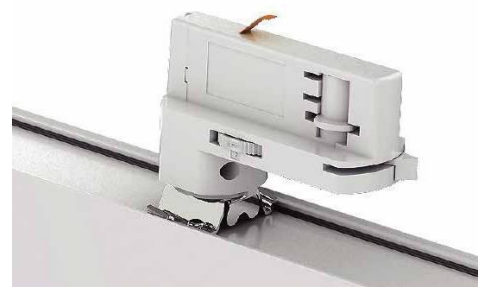

Σε ράγα

Regulatory and standards

Regulatory mark: CE

Regulations: 2014/35/EU, 2014/30/EU, 2011/65/EU, (framework 2009/125/EC) EU/1194/2012 amended by EU 2015/1428, (framework 2010/30/EC) 874/2012 and 518/2014, 2012/19/EU

Harmonized standards: EN 60598, EN 62493, EN 61547, EN55015, EN 61000, refer to CE Declaration of Conformity and Technical File for details. Photobiological risk assessment group 1. The product is considered safe, does not pose any photobiological hazard