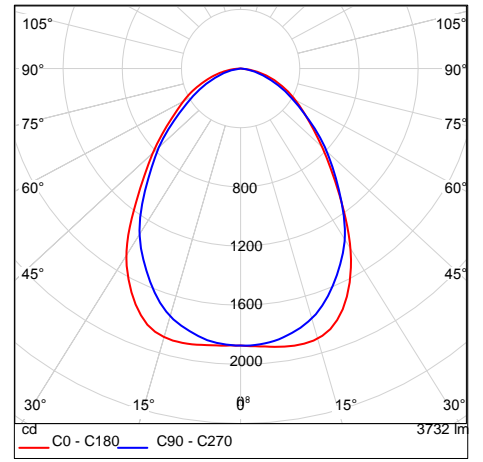

ENY22-3630-7SR-19L

ENY22-3630-7SR-21L

ENY22-3640-7SR-19L

ENY22-3640-7SR-21L

ENY22-3665-7SR-19L

ENY22-3665-7SR-21L

Photometry is based on LM79