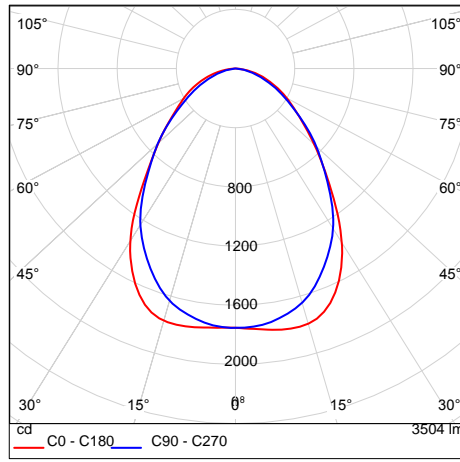

ENY22-3630-7SR-19L

ENY22-3630-7SR-21L

ENY22-3640-7SR-19L

ENY22-3640-7SR-21L

ENY22-3665-7SR-19L

ENY22-3665-7SR-21L

Photometry is based on LM79